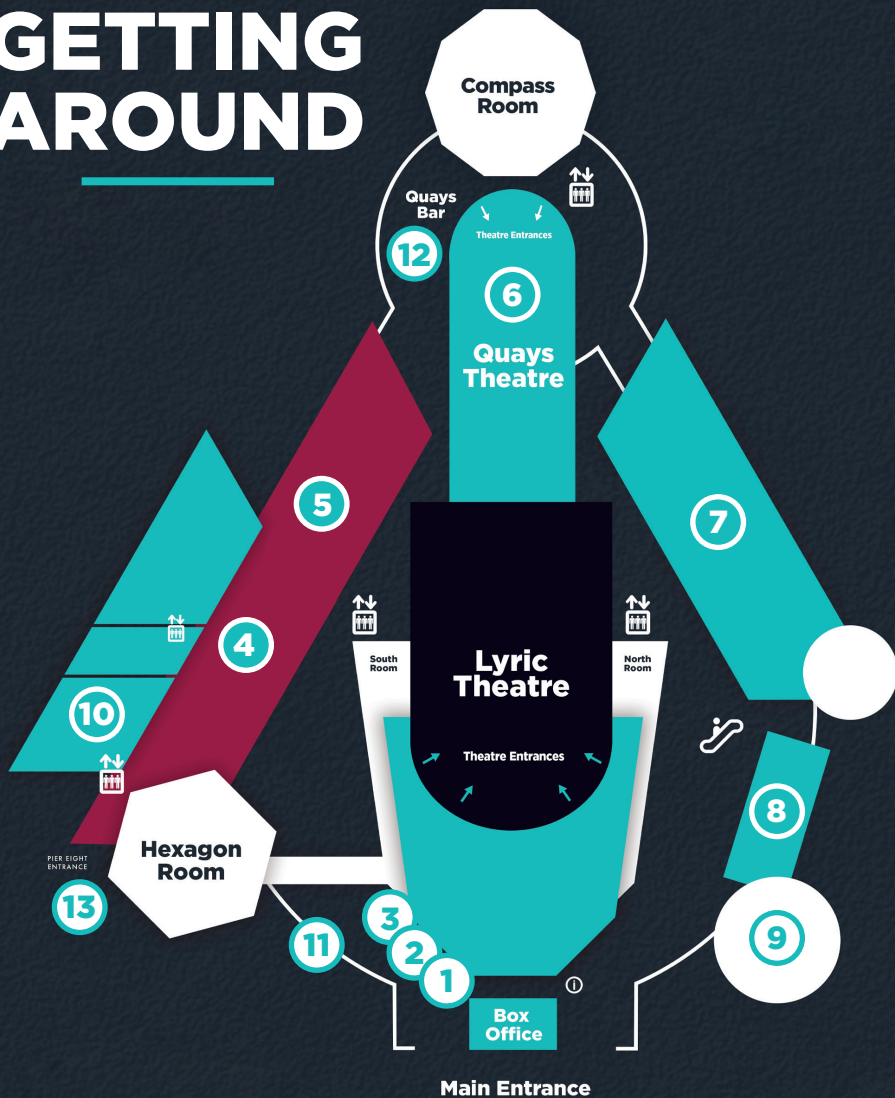

GETTING AROUND

1. Graduation Information

2. Alumni Desk

3. Merchandise Sales

4. Pier Eight Bar
Open from 8.30am

5. Pier Eight Restaurant
Open from 11:30am

6. Robing Area
Quays Theatre

7. The Lowry Galleries
Open from 11am
Located on Level 2

8. Tower Coffee Shop
Open from 7.30am

9. The Lowry Gift Shop
Open 11am

10. Tempest Photography Studio
Located in The Studios
on Level 2.

11. South Prom Refreshments
Open from 7.30am

12. Ticket Desk

13. Pier Eight Waterside Terrace

University of
Salford
MANCHESTER

THE LOWRY